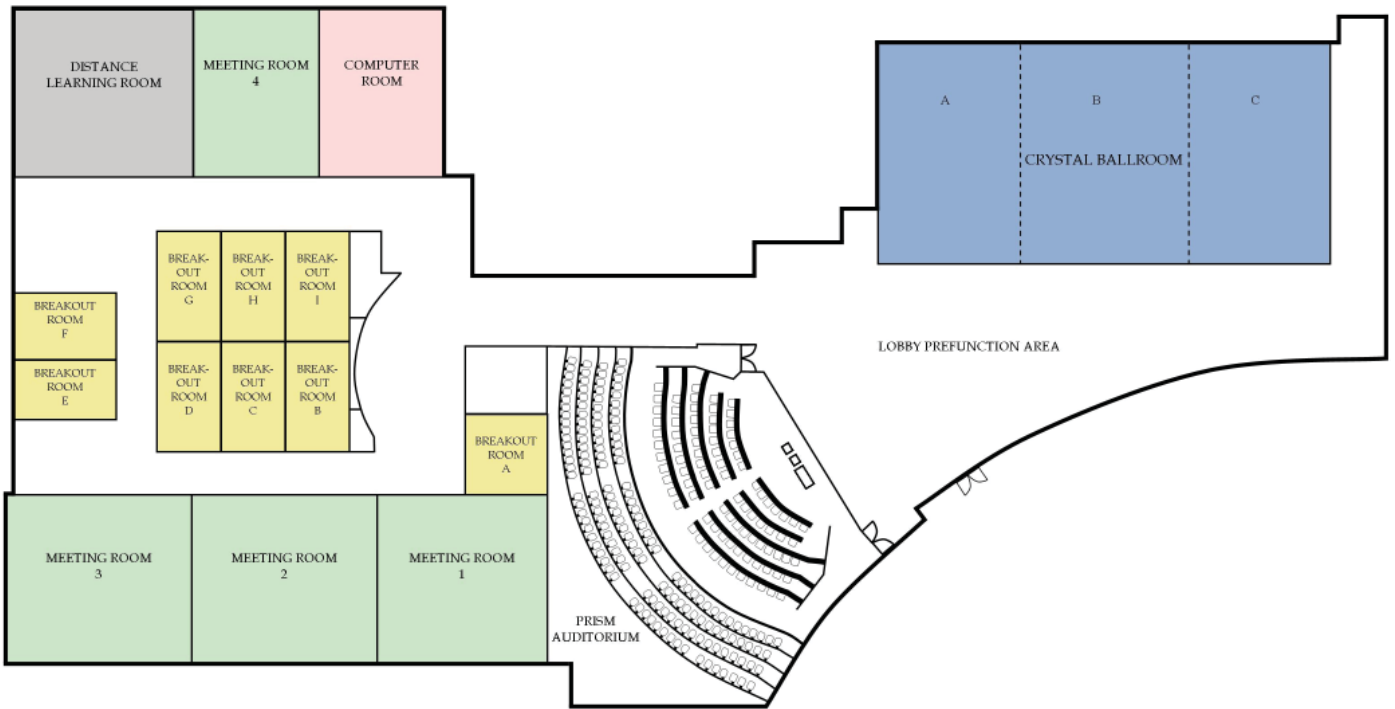

First Floor Conference Space