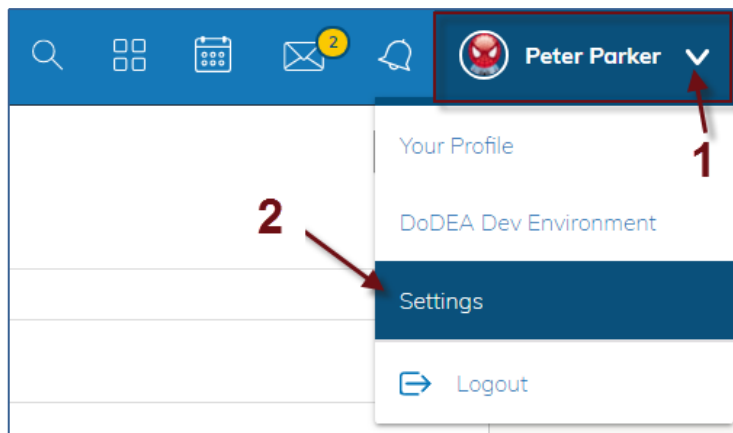

Purpose:

The default timezone setting in Schoology is America/New York (GMT-4). To change the timezone to your time, please follow the directions below. The location is not as important as making sure you see the correct time listed. All assignments, due dates, events, posts, and any other time related information will be displayed according to your timezone.

Note: Changing timezones in account settings does not allow you to time travel to the past or future for a due date. The time set by the teacher is translated to your timezone.

Steps for Setting the Timezone:

1. Click the downward facing triangle next to your username.
2. Click **Settings**.
3. Click on the timezone selector.
4. Choose your timezone (pay attention to the actual time displayed).
5. Click **Save Changes**.